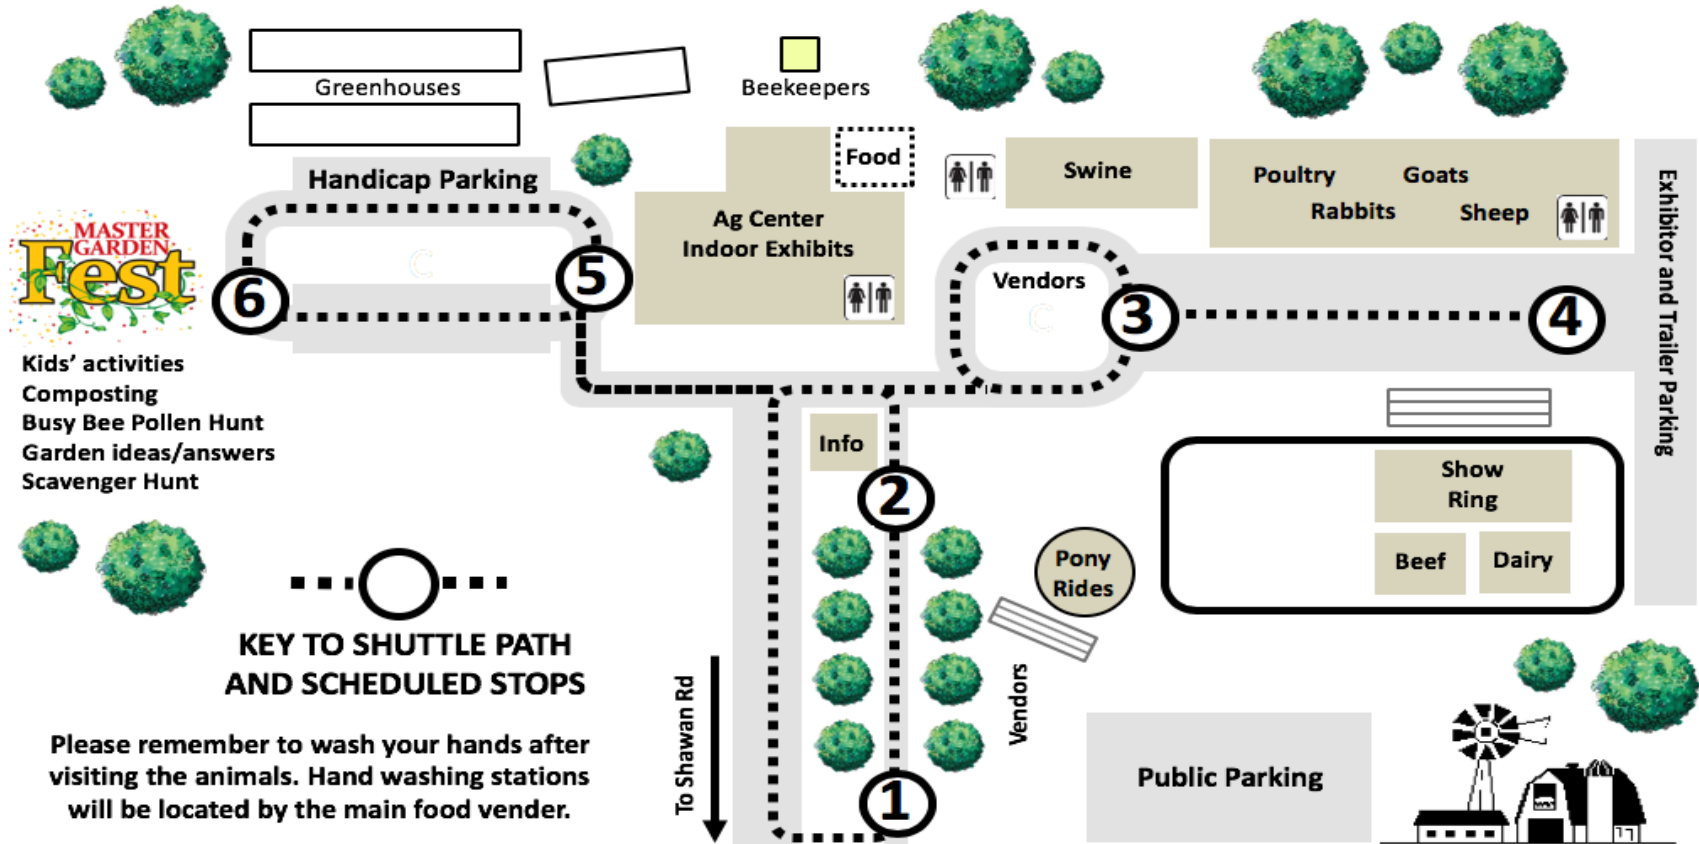

Hereford Junior Farm Fair

Fair Grounds Layout 2019

- Kids' activities
- Composting
- Busy Bee Pollen Hunt
- Garden ideas/answers
- Scavenger Hunt

KEY TO SHUTTLE PATH AND SCHEDULED STOPS

Please remember to wash your hands after visiting the animals. Hand washing stations will be located by the main food vender.

To Shawan Rd

Exhibitor and Trailer Parking

Public Parking